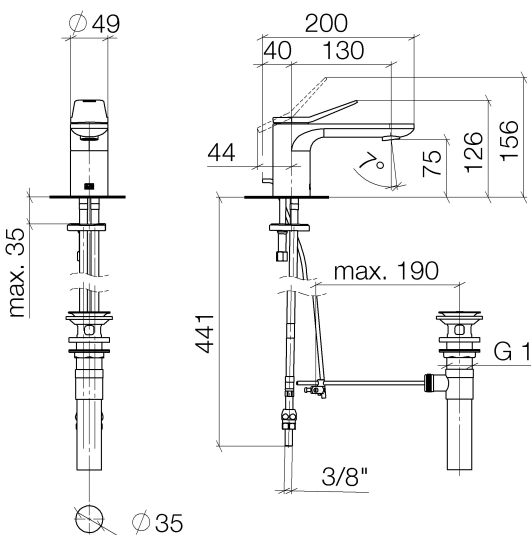

## Sink - Lissé

Single-lever lavatory mixer with drain - polished chrome

Article number: 33 500 845-00 0010

- 5-1/8" Projection
- US drain with overflow
- Rigid spout
- Round aerated stream
- Total height 5"
- Height to aerator/spout outlet 3"
- 1-3/8" hole diameter
- 2x 10 mm flexible supply lines including 3/8" US adapters
- Water flow rate limited to max. 1.2 gpm
- lead-free
- (ADA)
- Suitable only for basins with overflow.

## Dimensional drawing

Sink - Lissé  
Single-lever lavatory mixer with drain - polished chrome  
Article number: 33 500 845-00 0010

All dimensions in mm / inch = mm x 0,0394

### Flow rate chart

## Sink - Lissé

Single-lever lavatory mixer with drain - polished chrome

Article number: 33 500 845-00 0010