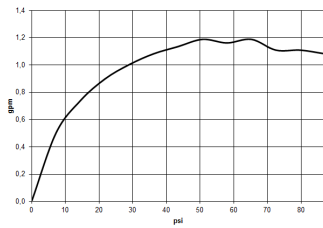

## Dimensional drawing

Sink - Lissé  
Single-lever lavatory mixer with drain - polished chrome  
Article number: 33 500 845-00 0010

All dimensions in mm / inch = mm x 0,0394

### Flow rate chart